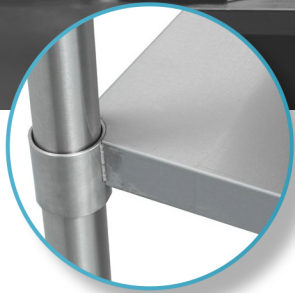

Distributed by:

DISTEX

THORINOX

STAINLESS STEEL UNDERSHELF

DUS-2424-SS

FEATURES

- ✓ 18 gauge
- ✓ Welded corners
- ✓ Dimensions: 24" x 24"