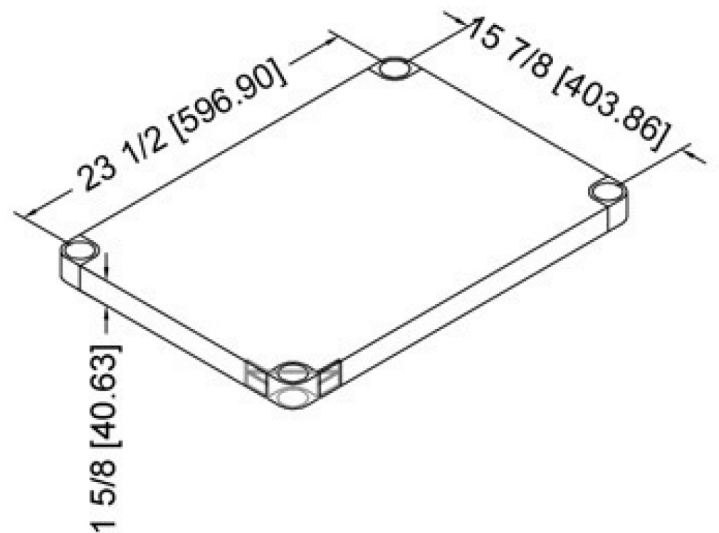

### FEATURES

- ✓ Dimensions: 30" x 24"
- ✓ Made with galvanized steel
- ✓ Non-welded corners
- ✓ Supports a maximum of 300 lbs