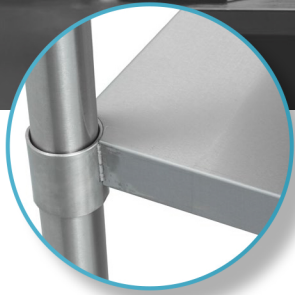

Distributed by:

DISTEX

THORINOX

STAINLESS STEEL UNDERSHELF

DUS-2430-SS

FEATURES

- ✓ 18 gauge
- ✓ Welded corners
- ✓ Dimensions: 30" x 24"