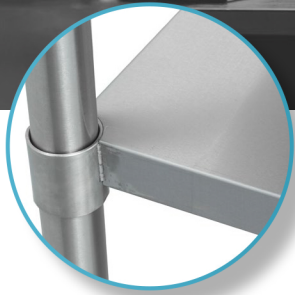

### FEATURES

- ✓ 18 gauge
- ✓ Welded corners
- ✓ Dimensions: 36" x 24"