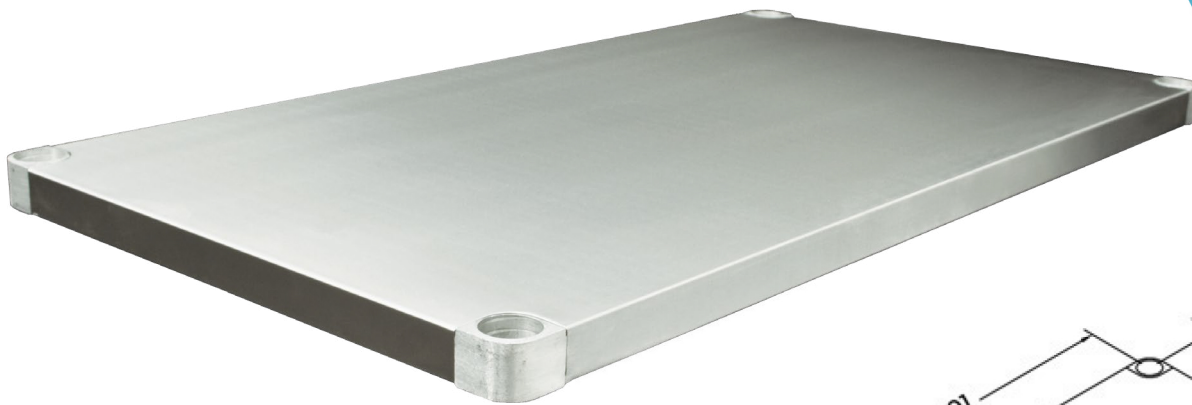

GALVANIZED STEEL UNDERSHELF

DUS-2448-GS

FEATURES

- ✓ Dimensions: 48" x 24"
- ✓ Made with galvanized steel
- ✓ Non-welded corners
- ✓ Supports a maximum of 365 lbs