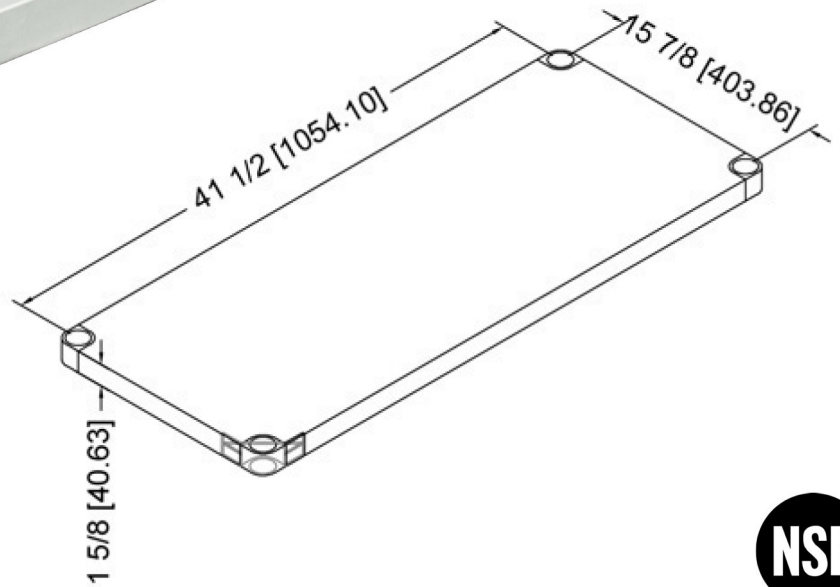

GALVANIZED STEEL UNDERSHELF

DUS-2448-GS

FEATURES

- ✓ Dimensions: 48" x 24"
- ✓ Made with galvanized steel
- ✓ Non-welded corners
- ✓ Supports a maximum of 365 lbs