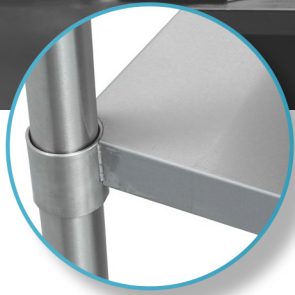

### FEATURES

- ✓ 18 gauge
- ✓ Welded corners
- ✓ Dimensions: 48" x 24"