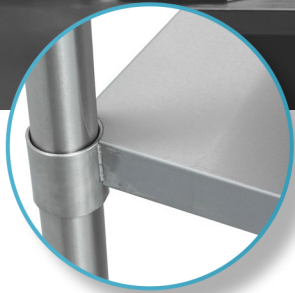

Distributed by:

DISTEX

THORINOX

STAINLESS STEEL UNDERSHELF

DUS-2460-SS

FEATURES

- ✓ 18 gauge
- ✓ Welded corners
- ✓ Dimensions: 60" x 24"