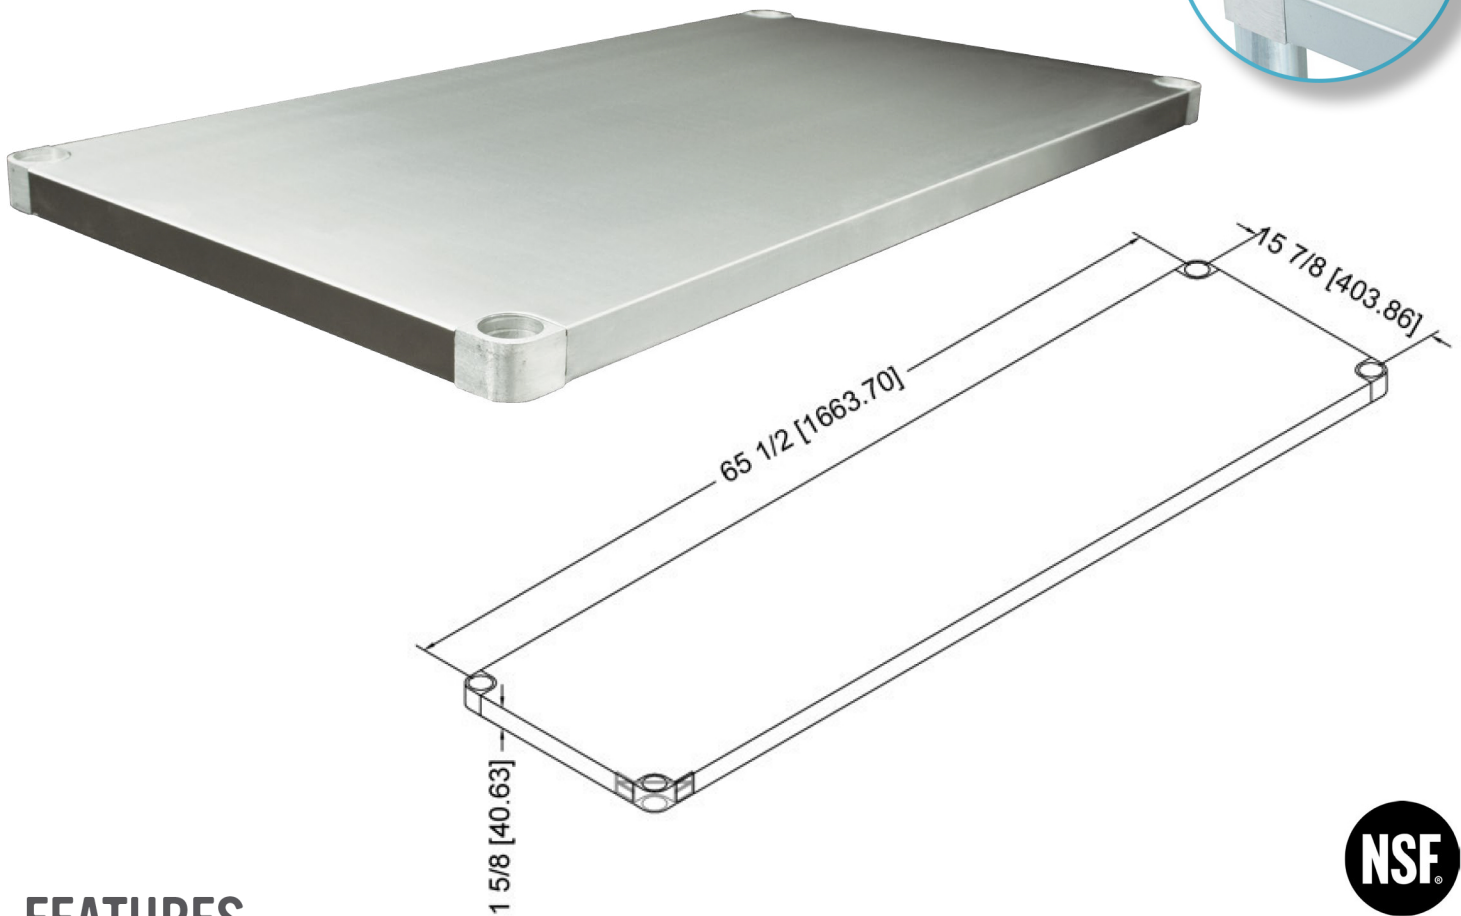

GALVANIZED STEEL UNDERSHELF

DUS-2472-GS

FEATURES

- ✓ Dimensions: 72" x 24"
- ✓ Made with galvanized steel
- ✓ Non-welded corners
- ✓ Supports a maximum of 400 lbs