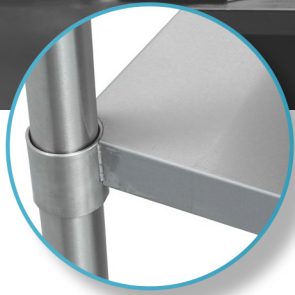

### FEATURES

- ✓ 18 gauge
- ✓ Welded corners
- ✓ Dimensions: 72" x 24"