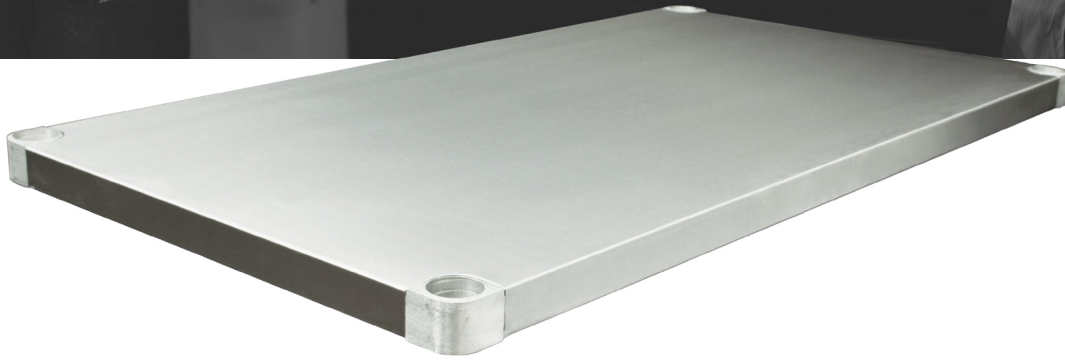

# GALVANIZED STEEL UNDERSHELF

## DUS-2484-GS

### FEATURES

- ✓ Dimensions: 60" x 24"
- ✓ Made with galvanized steel
- ✓ Non-welded corners
- ✓ Supports a maximum of 365 lbs