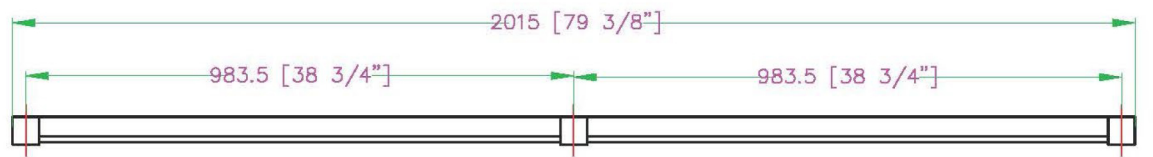

### FEATURES

- ✓ Dimensions: 60" x 24"
- ✓ Made with galvanized steel
- ✓ Non-welded corners
- ✓ Supports a maximum of 365 lbs