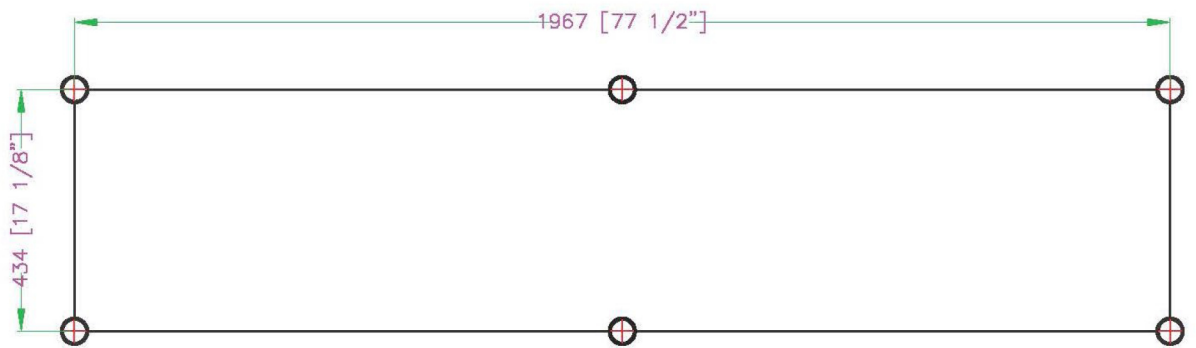

### FEATURES

- ✓ Dimensions: 60" x 24"
- ✓ Made with galvanized steel
- ✓ Non-welded corners
- ✓ Supports a maximum of 365 lbs