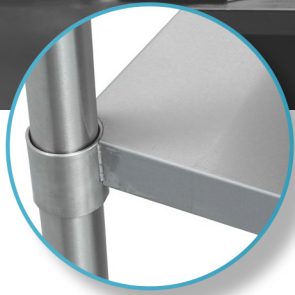

Distributed by:

DISTEX

THORINOX

STAINLESS STEEL UNDERSHELF

DUS-2484-SS

FEATURES

- ✓ 18 gauge
- ✓ Welded corners
- ✓ Dimensions: 84" x 24"