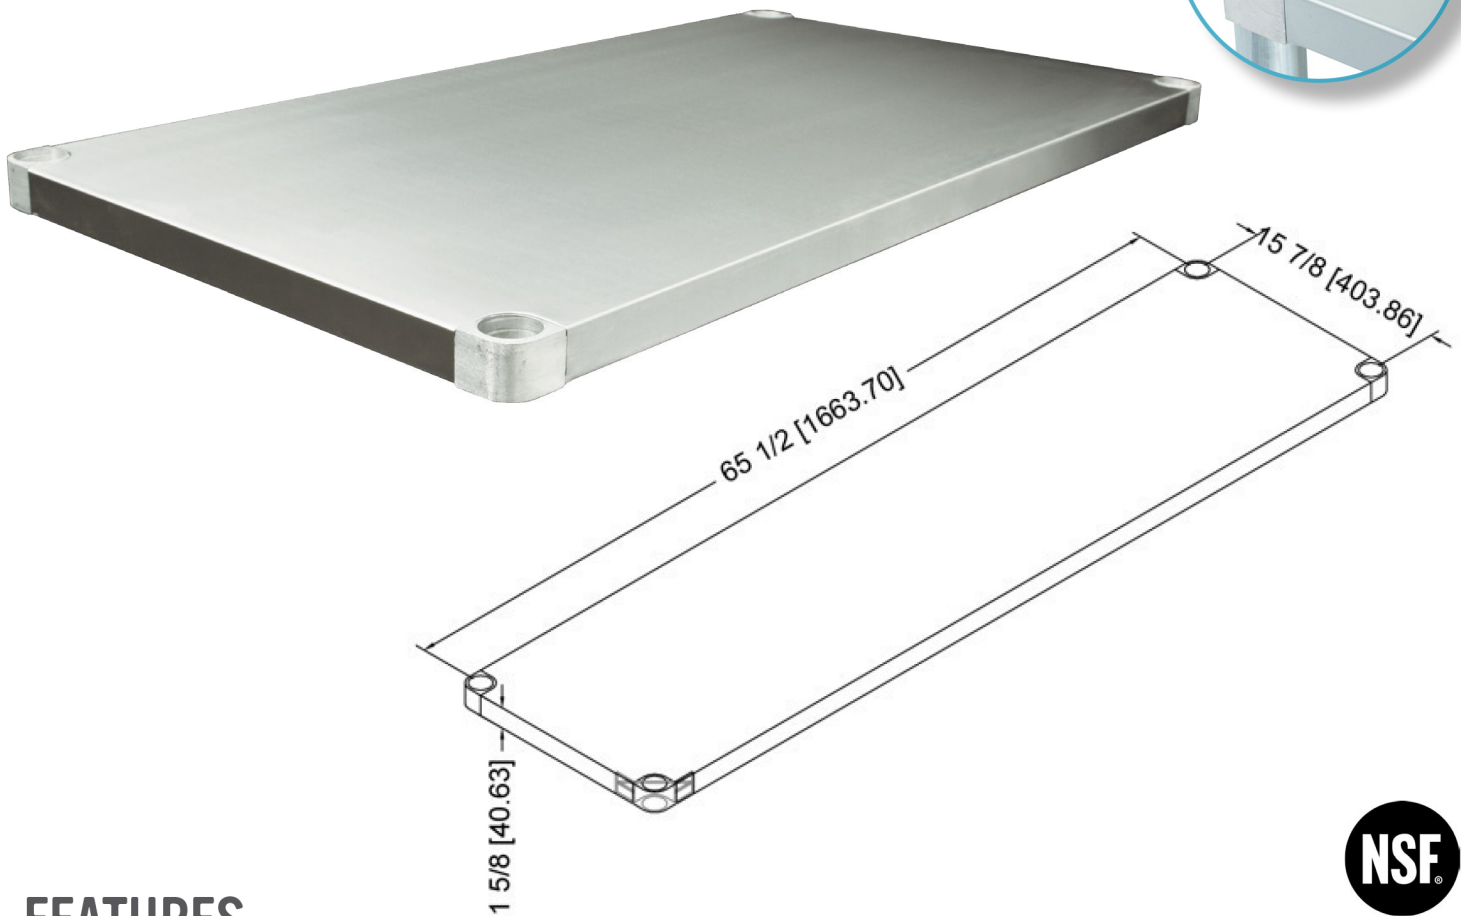

GALVANIZED STEEL UNDERSHELF

DUS-2496-GS

FEATURES

- ✓ Dimensions: 96" x 24"
- ✓ Made with galvanized steel
- ✓ Non-welded corners
- ✓ Supports a maximum of 500 lbs