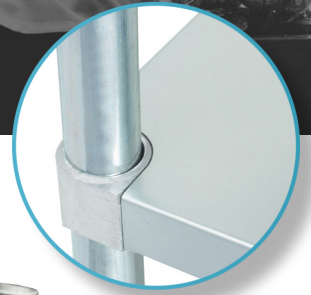

GALVANIZED STEEL UNDERSHELF

DUS-2496-GS

FEATURES

- ✓ Dimensions: 96" x 24"
- ✓ Made with galvanized steel
- ✓ Non-welded corners
- ✓ Supports a maximum of 500 lbs