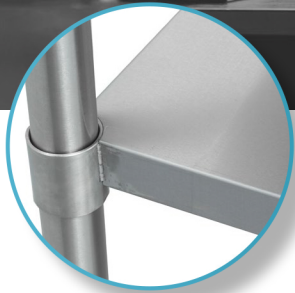

STAINLESS STEEL UNDERSHELF

DUS-2496-SS

FEATURES

- ✓ 18 gauge
- ✓ Welded corners
- ✓ Dimensions: 96" x 24"