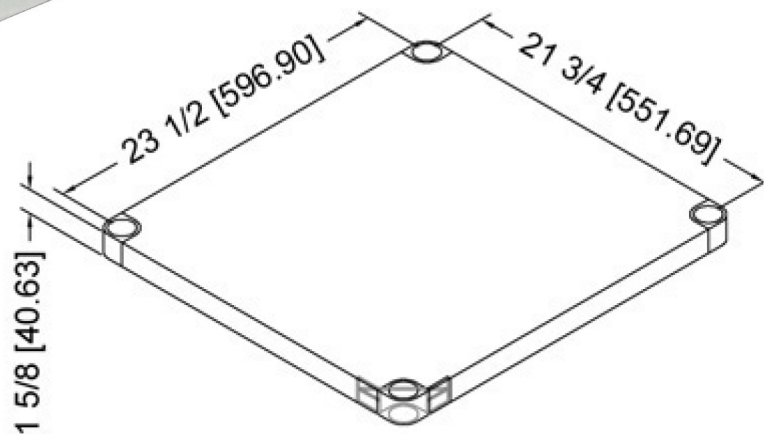

GALVANIZED STEEL UNDERSHELF

DUS-3030-GS

FEATURES

- ✓ Dimensions: 30" x 30"
- ✓ Made with galvanized steel
- ✓ Non-welded corners
- ✓ Supports a maximum of 320 lbs