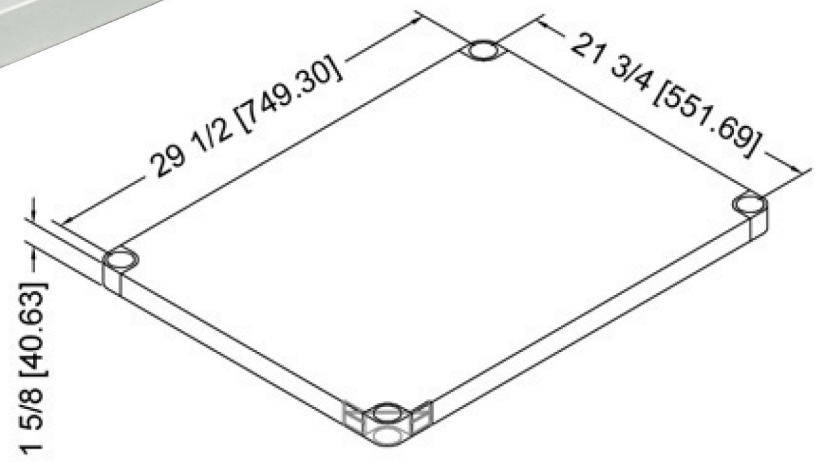

GALVANIZED STEEL UNDERSHELF

DUS-3036-GS

FEATURES

- ✓ Dimensions: 36" x 30"
- ✓ Made with galvanized steel
- ✓ Non-welded corners
- ✓ Supports a maximum of 356 lbs