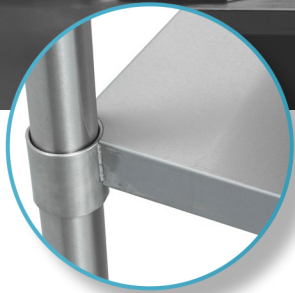

### FEATURES

- ✓ 18 gauge
- ✓ Welded corners
- ✓ Dimensions: 36" x 30"