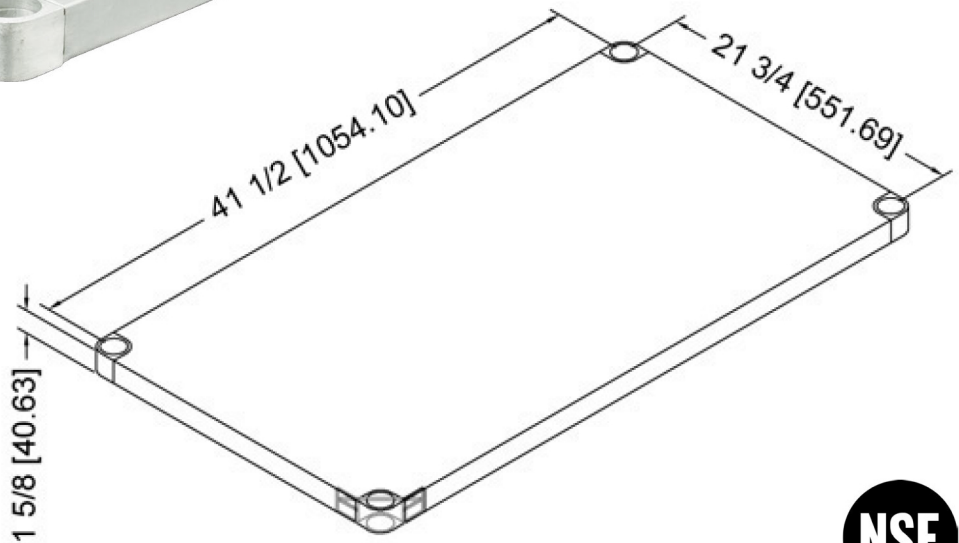

GALVANIZED STEEL UNDERSHELF

DUS-3048-GS

FEATURES

- ✓ Dimensions: 48" x 30"
- ✓ Made with galvanized steel
- ✓ Non-welded corners
- ✓ Supports a maximum of 385 lbs