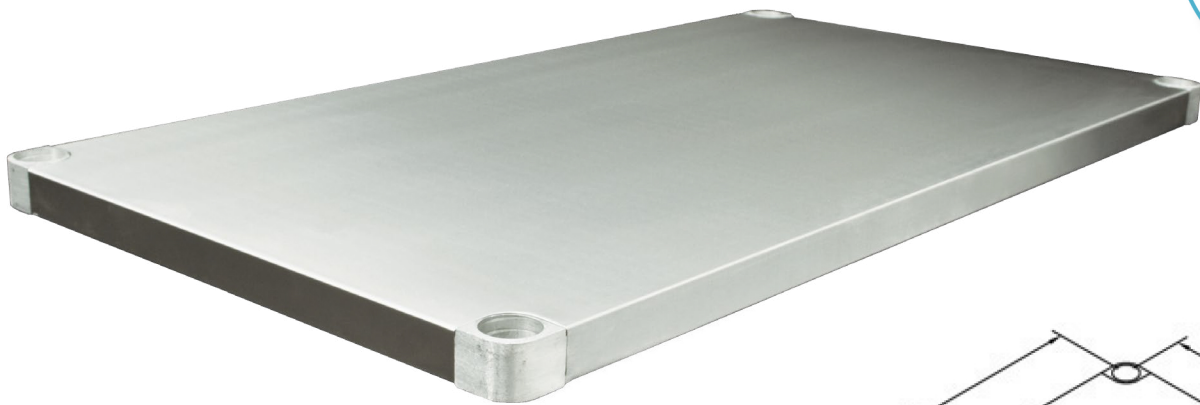

GALVANIZED STEEL UNDERSHELF

DUS-3048-GS

FEATURES

- ✓ Dimensions: 48" x 30"
- ✓ Made with galvanized steel
- ✓ Non-welded corners
- ✓ Supports a maximum of 385 lbs