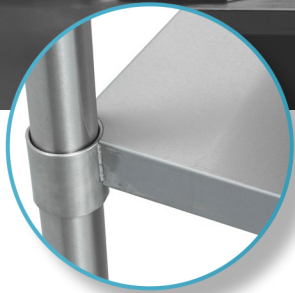

Distributed by:

DISTEX

THORINOX

STAINLESS STEEL UNDERSHELF

DUS-3048-SS

FEATURES

- ✓ 18 gauge
- ✓ Welded corners
- ✓ Dimensions: 48" x 30"