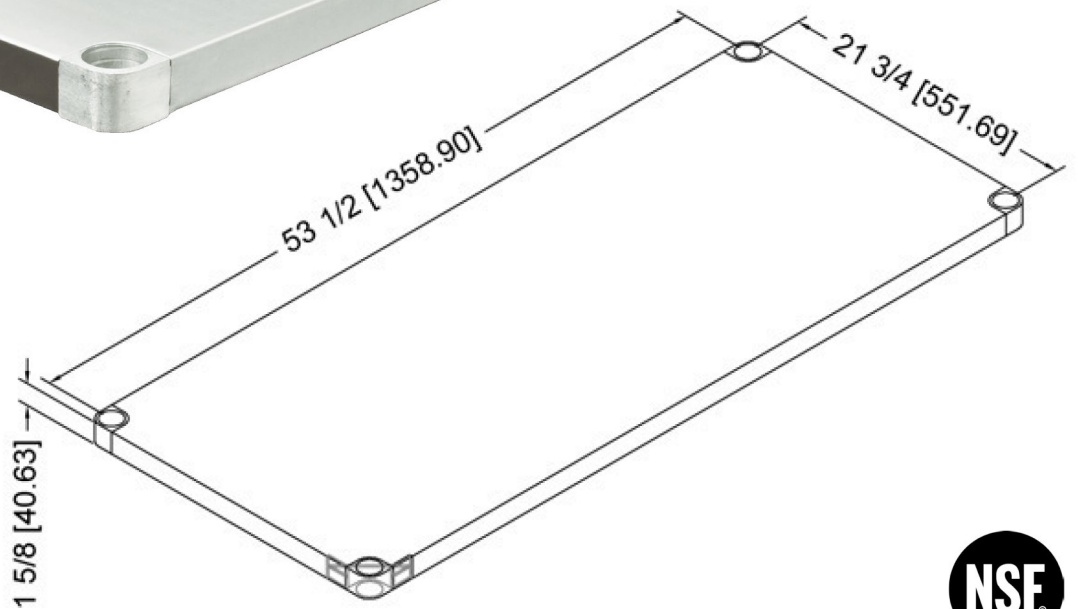

# GALVANIZED STEEL UNDERSHELF

### FEATURES

- ✓ Dimensions: 60" x 30"
- ✓ Non-welded corners
- ✓ Made with galvanized steel
- ✓ Supports a maximum of 395 lbs