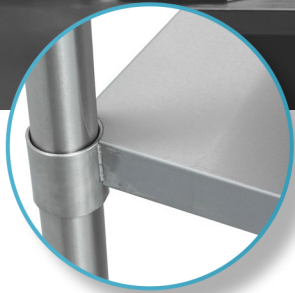

Distributed by:

DISTEX

THORINOX

STAINLESS STEEL UNDERSHELF

DUS-3060-SS

FEATURES

- ✓ 18 gauge
- ✓ Welded corners
- ✓ Dimensions: 60" x 30"