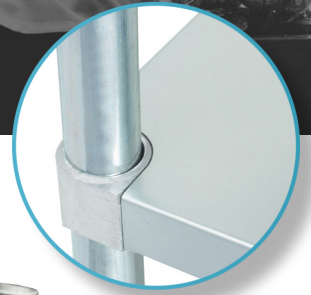

GALVANIZED STEEL UNDERSHELF

DUS-3072-GS

FEATURES

- ✓ Dimensions: 72" x 30"
- ✓ Non-welded corners
- ✓ Made with galvanized steel
- ✓ Supports a maximum of 410 lbs