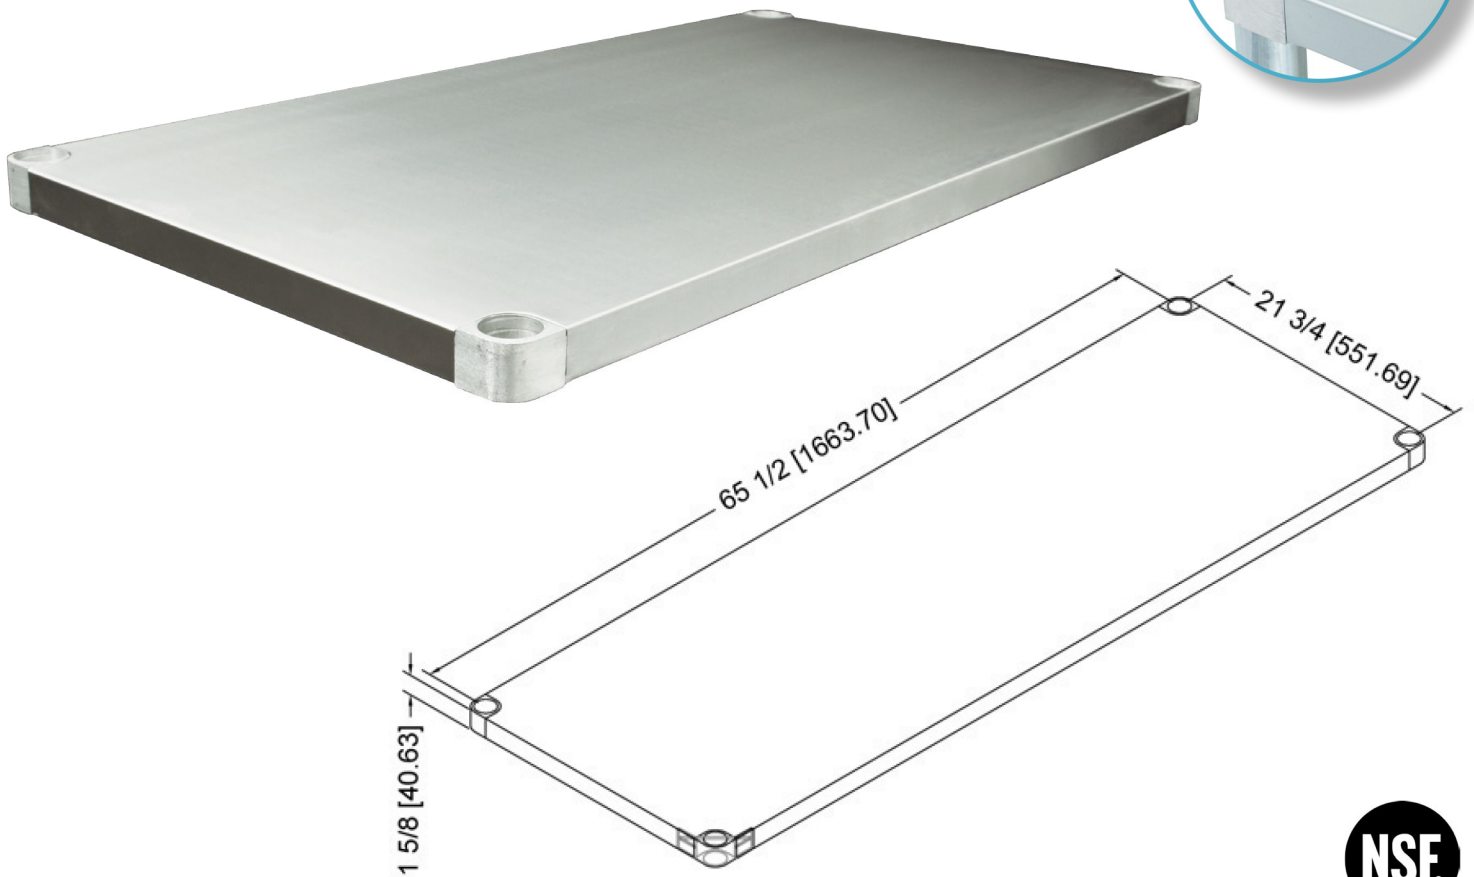

GALVANIZED STEEL UNDERSHELF

DUS-3072-GS

FEATURES

- ✓ Dimensions: 72" x 30"
- ✓ Non-welded corners
- ✓ Made with galvanized steel
- ✓ Supports a maximum of 410 lbs