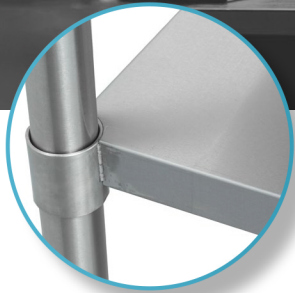

### FEATURES

- ✓ 18 gauge
- ✓ Welded corners
- ✓ Dimensions: 72" x 30"