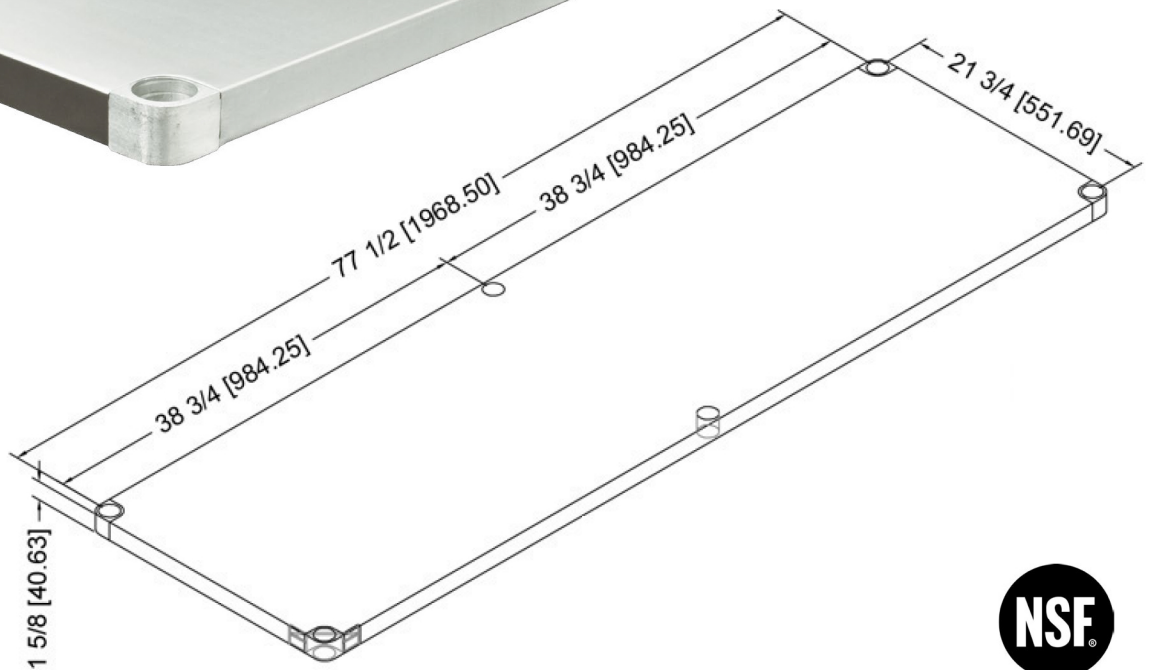

# GALVANIZED STEEL UNDERSHELF

## DUS-3084-GS

### FEATURES

- ✓ Dimensions: 84" x 30"
- ✓ Non-welded corners
- ✓ Made with galvanized steel
- ✓ Supports a maximum of 500 lbs