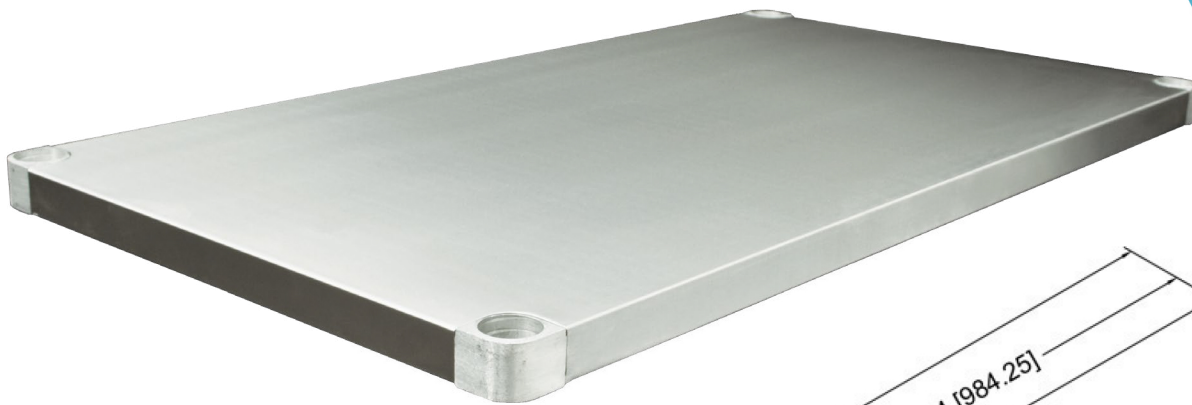

# GALVANIZED STEEL UNDERSHELF

## DUS-3084-GS

### FEATURES

- ✓ Dimensions: 84" x 30"
- ✓ Non-welded corners
- ✓ Made with galvanized steel
- ✓ Supports a maximum of 500 lbs