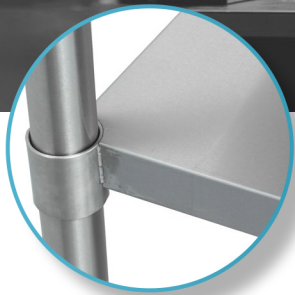

STAINLESS STEEL UNDERSHELF

DUS-3084-SS

FEATURES

- ✓ 18 gauge
- ✓ Welded corners
- ✓ Dimensions: 84" x 30"