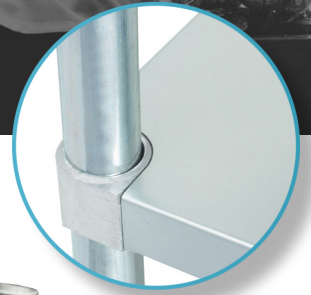

GALVANIZED STEEL UNDERSHELF

DUS-3096-GS

FEATURES

- ✓ Dimensions: 84" x 30"
- ✓ Made with galvanized steel
- ✓ Non-welded corners
- ✓ Supports a maximum of 545 lbs