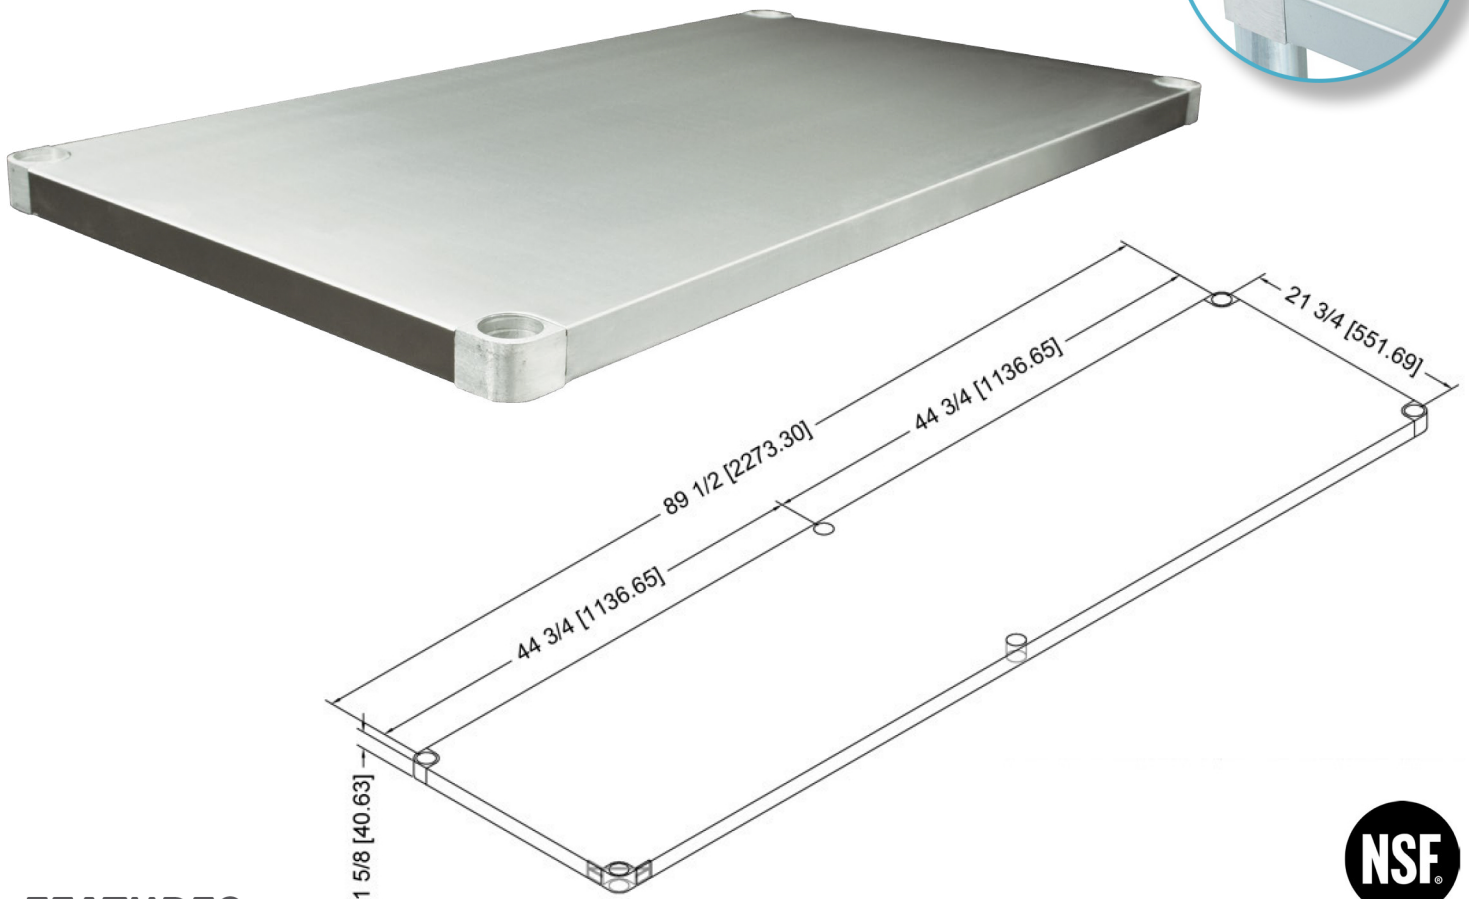

GALVANIZED STEEL UNDERSHELF

DUS-3096-GS

FEATURES

- ✓ Dimensions: 84" x 30"
- ✓ Made with galvanized steel
- ✓ Non-welded corners
- ✓ Supports a maximum of 545 lbs