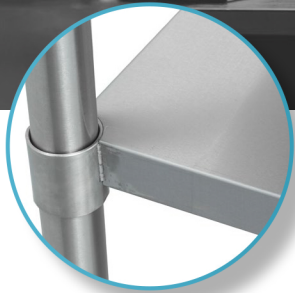

### FEATURES

-  18 gauge
-  Welded corners
-  Dimensions: 96" x 30"