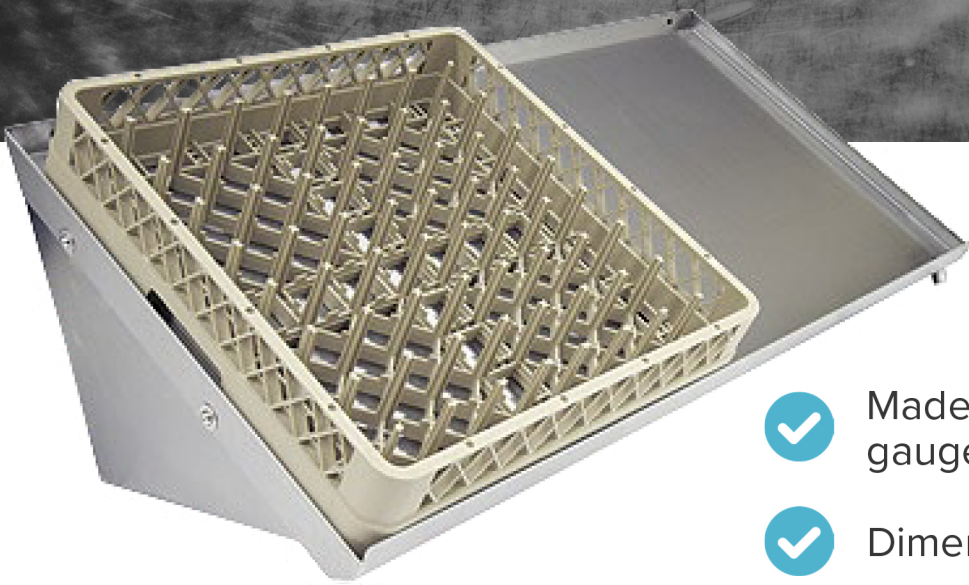

# DISH WALL RACK

### FEATURES

- ✓ Made with high quality 18 gauge, 430 stainless steel
- ✓ Dimensions: 42" x 22" x 14"
- ✓ Accommodates standard dish racks and fits up to 4 dish racks
- ✓ Drain: right side
- ✓ Baskets: 2
- ✓ Plastic dish rack NOT included