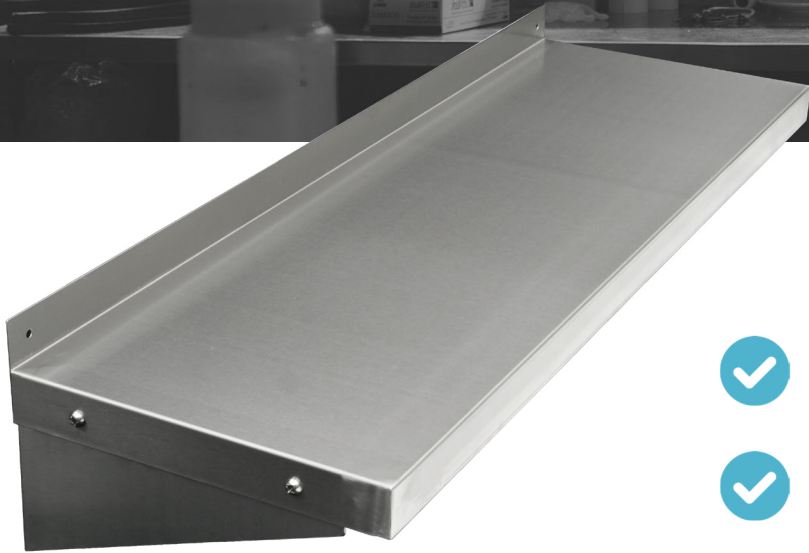

# WALL SHELF

## TWSS-1260-SS

### FEATURES

- ✓ Made with high quality 18 gauge, 430 stainless steel
- ✓ Dimensions: 60" x 12"
- ✓ Strong mounting brackets
- ✓ Space-saving wall mount design
- ✓ Max load: 60 lbs