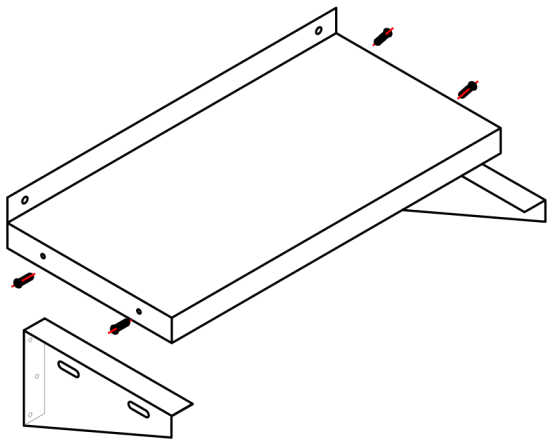

# WALL SHELF

## TWSS-1424-SS

### FEATURES

- ✓ Made with high quality 18 gauge, 430 stainless steel
- ✓ Dimensions: 24" x 14"
- ✓ Strong mounting brackets
- ✓ Space-saving wall mount design
- ✓ Max load: 60 lbs