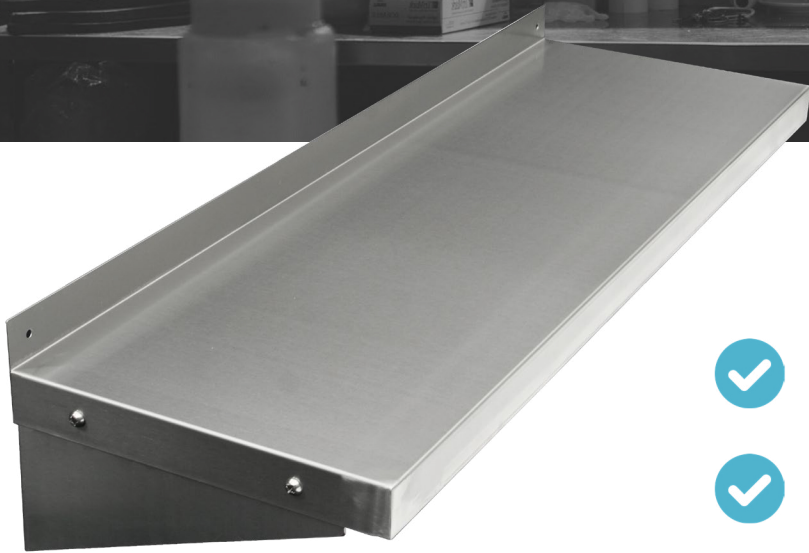

WALL SHELF

TWSS-1430-SS

FEATURES

- ✓ Made with high quality 18 gauge, 430 stainless steel
- ✓ Dimensions: 30" x 14"
- ✓ Strong mounting brackets
- ✓ Space-saving wall mount design
- ✓ Max load: 60 lbs