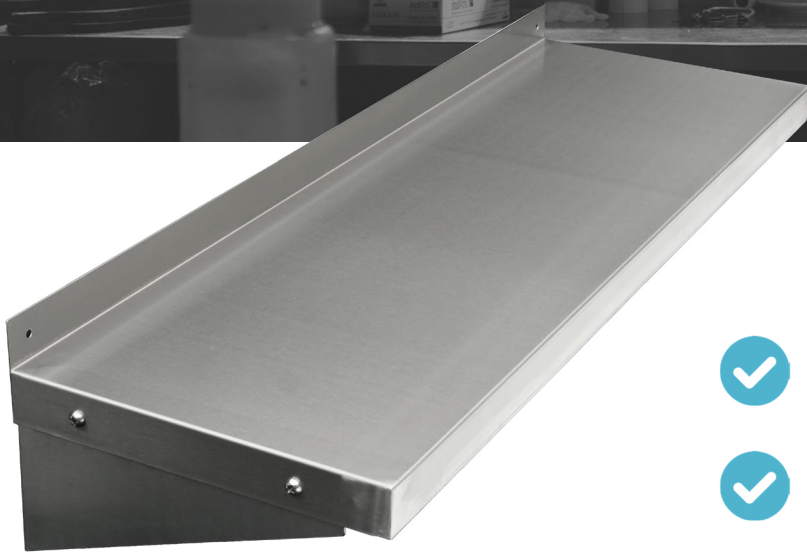

WALL SHELF

TWSS-1436-SS

FEATURES

- ✓ Made with high quality 18 gauge, 430 stainless steel
- ✓ Dimensions: 36" x 14"
- ✓ Strong mounting brackets
- ✓ Space-saving wall mount design
- ✓ Max load: 60 lbs