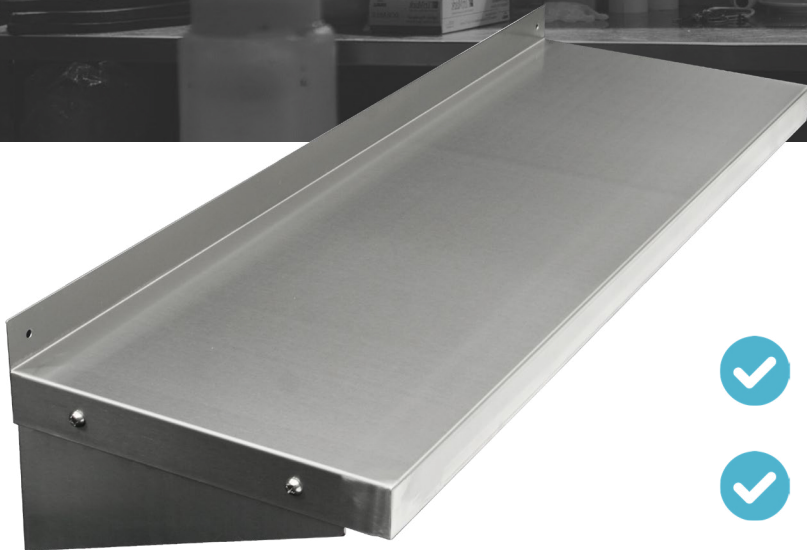

# WALL SHELF

## TWSS-1672-SS

### FEATURES

- ✓ Made with high quality 18 gauge, 430 stainless steel
- ✓ Dimensions: 72" x 16"
- ✓ Strong mounting brackets
- ✓ Space-saving wall mount design
- ✓ Max load: 60 lbs